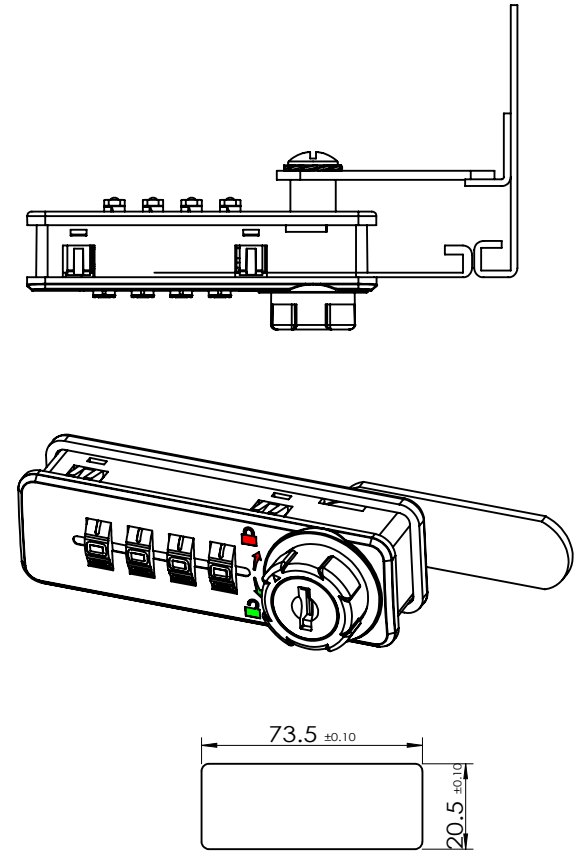

安装示意图 Installation diagram

参考开孔尺寸  
Refers to the hole size

规格参数表  
Specification

可选配件 Selected accessories

Model	D	L
906R		

转动方向 Core turn direction

906R密码锁

Version  
A0

WUIKAI LOCKS Manufactory Ltd.

安装示意图 Installation diagram

参考开孔尺寸  
Refers to the hole size

规格参数表  
Specification

可选配件 Selected accessories

Model	D	L
906L		

转动方向 Core turn direction

906L密码锁