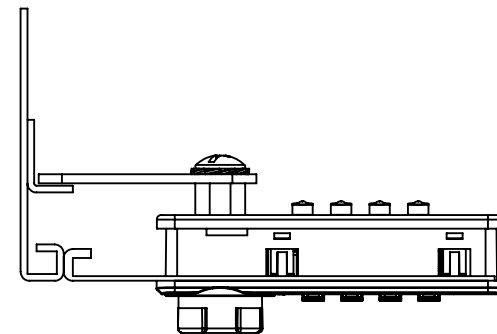

安装示意图 Installation diagram

参考开孔尺寸  
Refers to the hole size

规格参数表  
Specification

可选配件 Selected accessories

Model	D	L
906R		

转动方向 Core turn direction

906R密码锁

Version  
A0

WUIKAI LOCKS Manufactory Ltd.

安装示意图 Installation diagram

参考开孔尺寸  
Refers to the hole size

规格参数表  
Specification

可选配件 Selected accessories

Model	D	L
906L		

转动方向 Core turn direction

906L密码锁