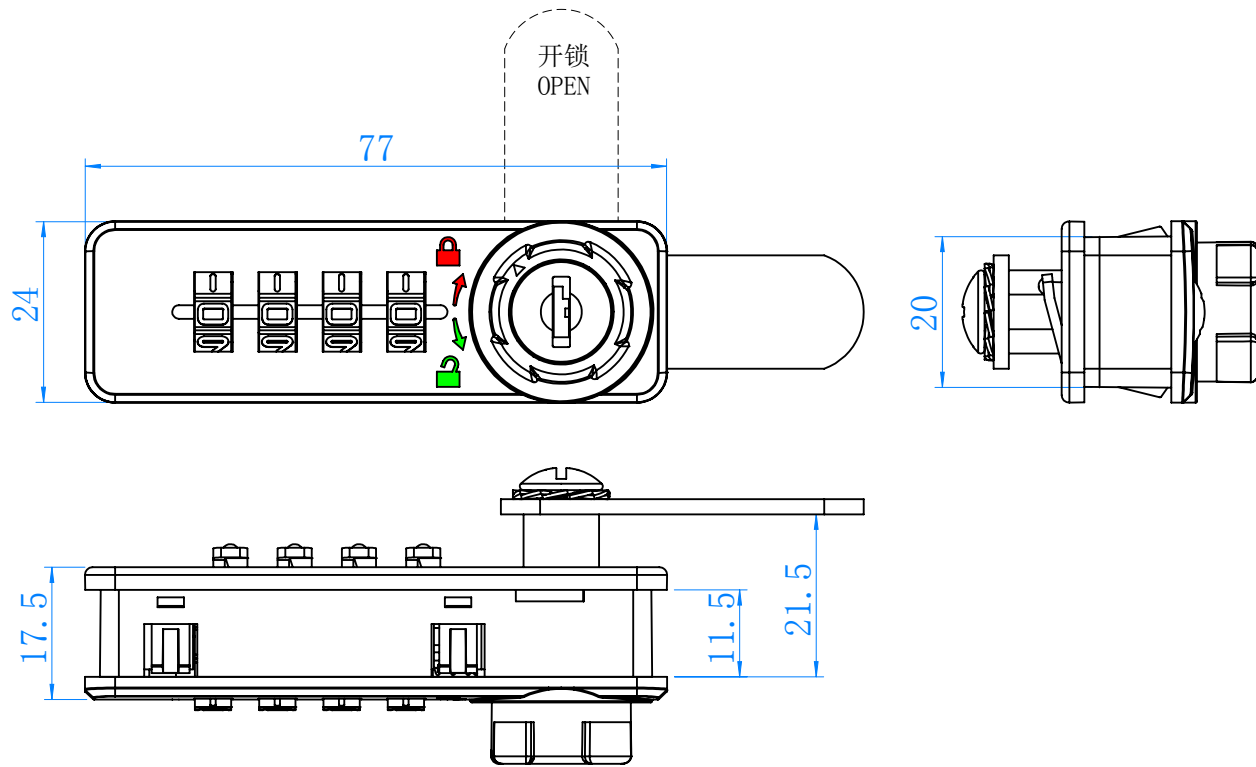

安装示意图 Installation diagram

参考开孔尺寸  
Refers to the hole size

规格参数表  
Specification

可选配件 Selected accessories

Model	D	L
906R		

转动方向 Core turn direction

906R密码锁

Version  
A0

WUIKAI LOCKS Manufactory Ltd.

安装示意图 Installation diagram

参考开孔尺寸  
Refers to the hole size

规格参数表  
Specification

可选配件 Selected accessories

Model	D	L
906L		

转动方向 Core turn direction

906L密码锁