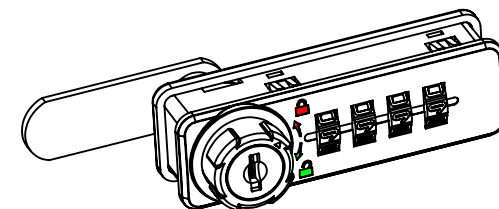

安装示意图 Installation diagram

参考开孔尺寸  
Refers to the hole size

规格参数表  
Specification

可选配件 Selected accessories

Model	D	L
906R		

转动方向 Core turn direction

906R密码锁

Version  
A0

WUIKAI LOCKS Manufactory Ltd.

安装示意图 Installation diagram

参考开孔尺寸  
Refers to the hole size

规格参数表  
Specification

可选配件 Selected accessories

Model	D	L
906L		

转动方向 Core turn direction

906L密码锁