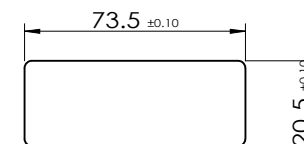

安装示意图 Installation diagram

参考开孔尺寸  
Refers to the hole size

规格参数表  
Specification

可选配件 Selected accessories

Model	D	L
906R		

转动方向 Core turn direction

906R密码锁

Version  
A0

WUIKAI LOCKS Manufactory Ltd.

安装示意图 Installation diagram

参考开孔尺寸  
Refers to the hole size

规格参数表  
Specification

可选配件 Selected accessories

Model	D	L
906L		

转动方向 Core turn direction

906L密码锁