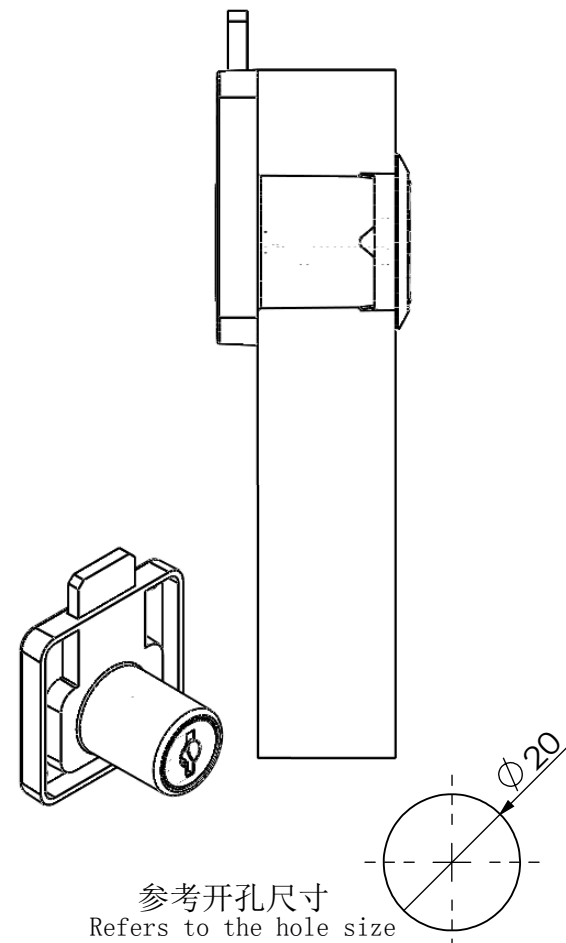

安装示意图 Installation diagram

可选配件 Selected accessories

规格参数表 Specification			可选配件 Selected accessories			
Model	D	L	A1003	A1006		
1210	19	22				

转动方向 Core turn direction

121

Version  
A0

WUIKAI LOCKS Manufactory Ltd.