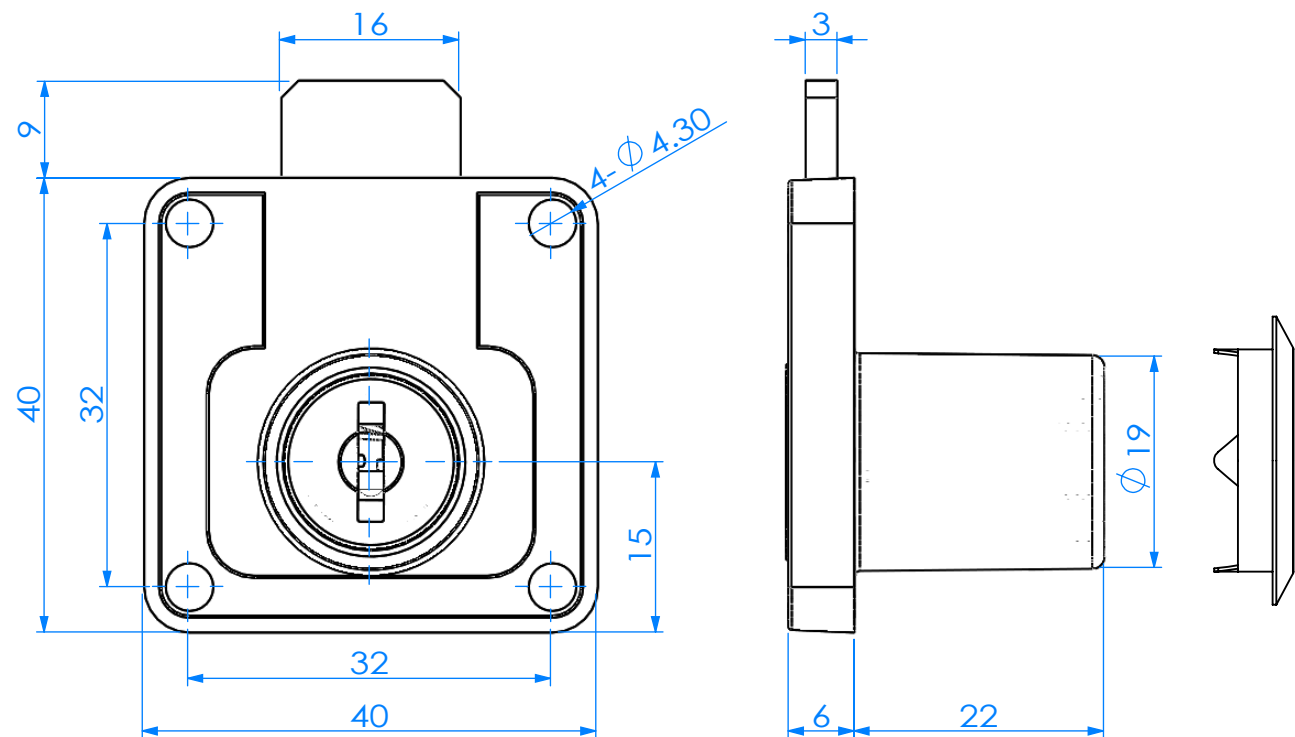

安装示意图 Installation diagram

可选配件 Selected accessories

规格参数表 Specification			可选配件 Selected accessories			
Model	D	L	A1003	A1006		
1210	19	22				

转动方向 Core turn direction

121

Version  
A0

WUIKAI LOCKS Manufactory Ltd.