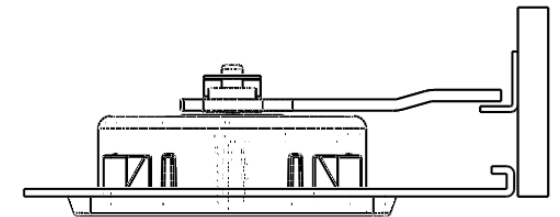

安装示意图 Installation diagram

参考开孔尺寸  
Refers to the hole size

转动方向 Core turn direction

可选配件 Selected accessories

规格参数表  
Specification

Model	D	L
-------	---	---

0760		

076