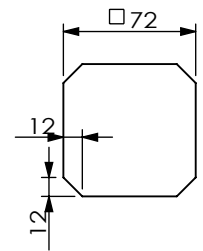

安装示意图 Installation diagram

参考开孔尺寸  
Refers to the hole size

转动方向 Core turn direction

可选配件 Selected accessories

规格参数表  
Specification

Model	D	L
-------	---	---

0760		

076