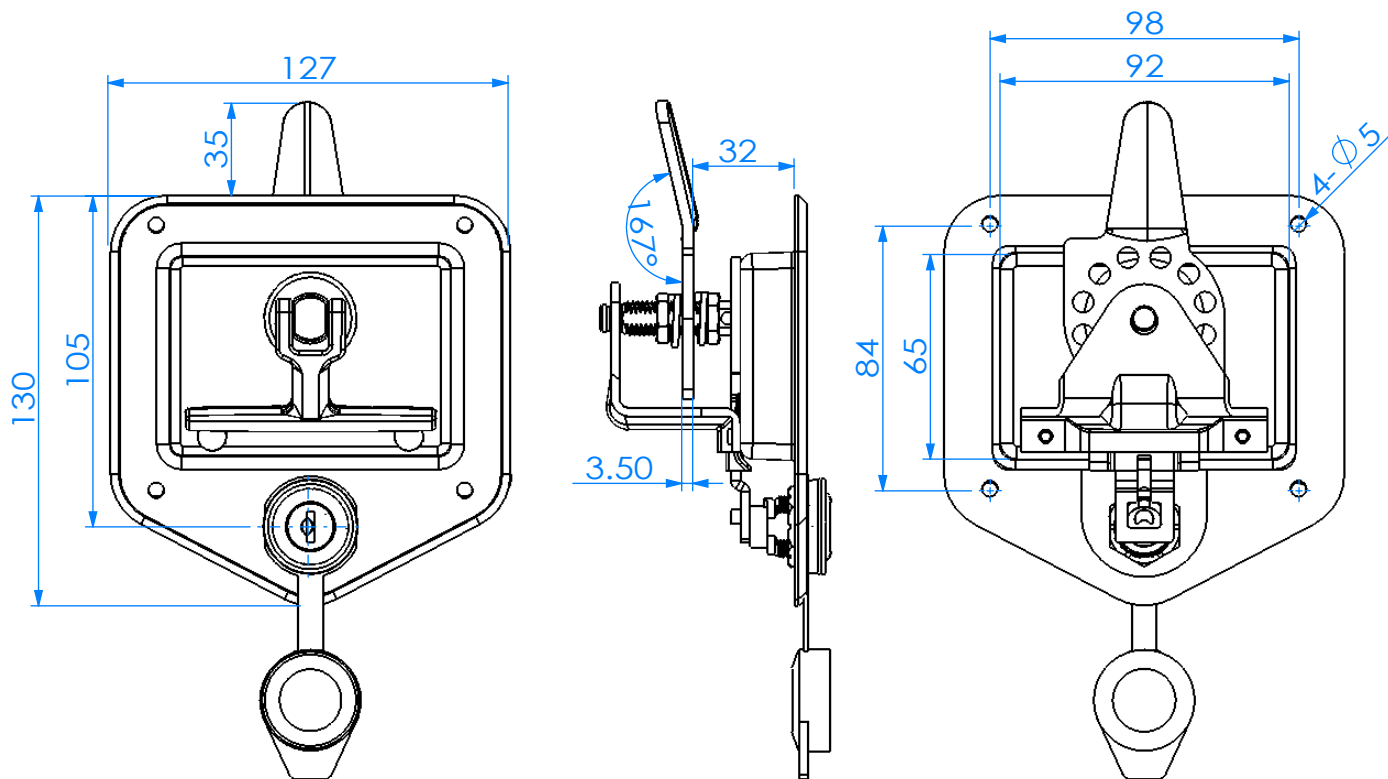

安装示意图 Installation diagram

规格参数表
Specification

可选配件 Selected accessories

Model	D	L
SS6207		

转动方向 Core turn direction

SS6207

Version
A0

WUIKAI LOCKS Manufactory Ltd.