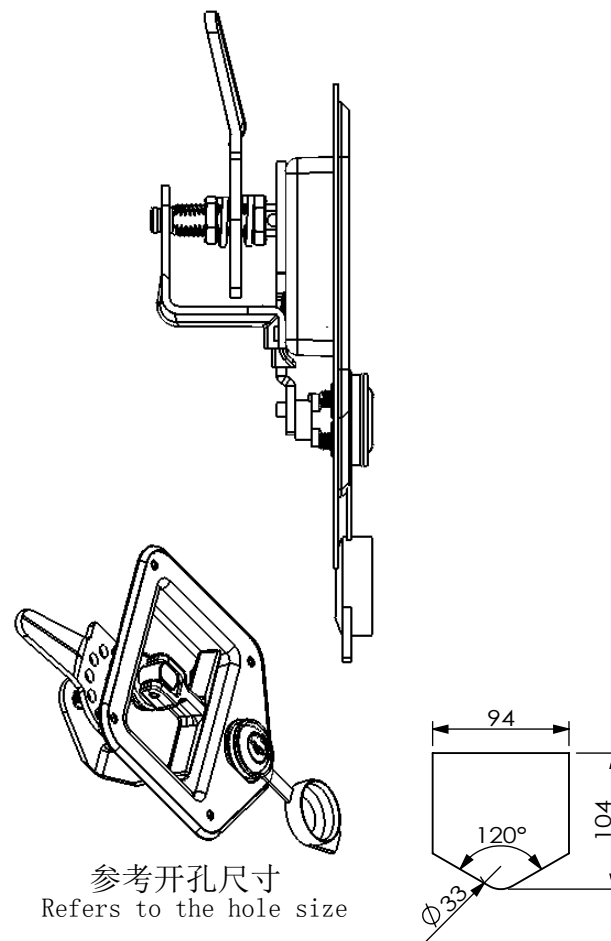

安装示意图 Installation diagram

规格参数表
Specification

可选配件 Selected accessories

Model	D	L
SS6207		

转动方向 Core turn direction

SS6207

Version
A0

WUIKAI LOCKS Manufactory Ltd.