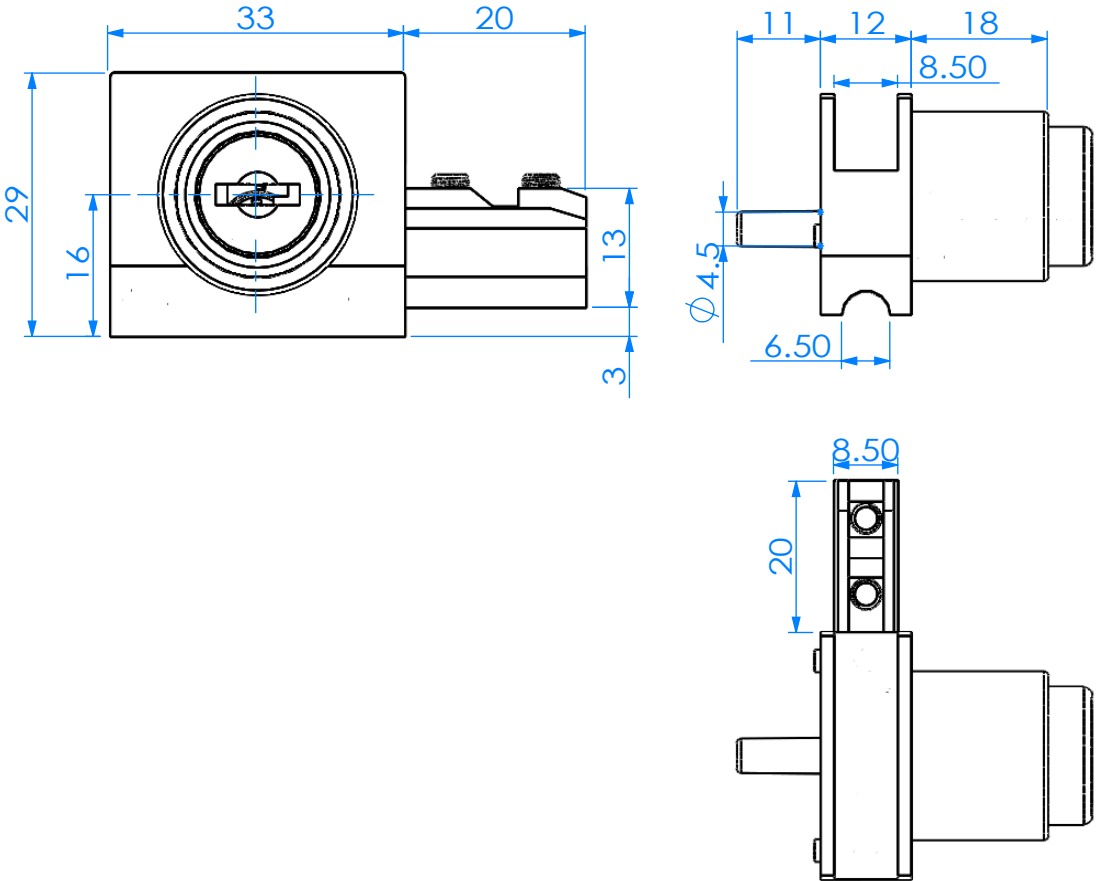

安装示意图 Installation diagram

参考开孔尺寸  
Refers to the hole size

转动方向 Core turn direction

226

Version  
A0

WUIKAI LOCKS Manufactory Ltd.

可选配件 Selected accessories

规格参数表  
Specification

Model	D	L
2260	19	