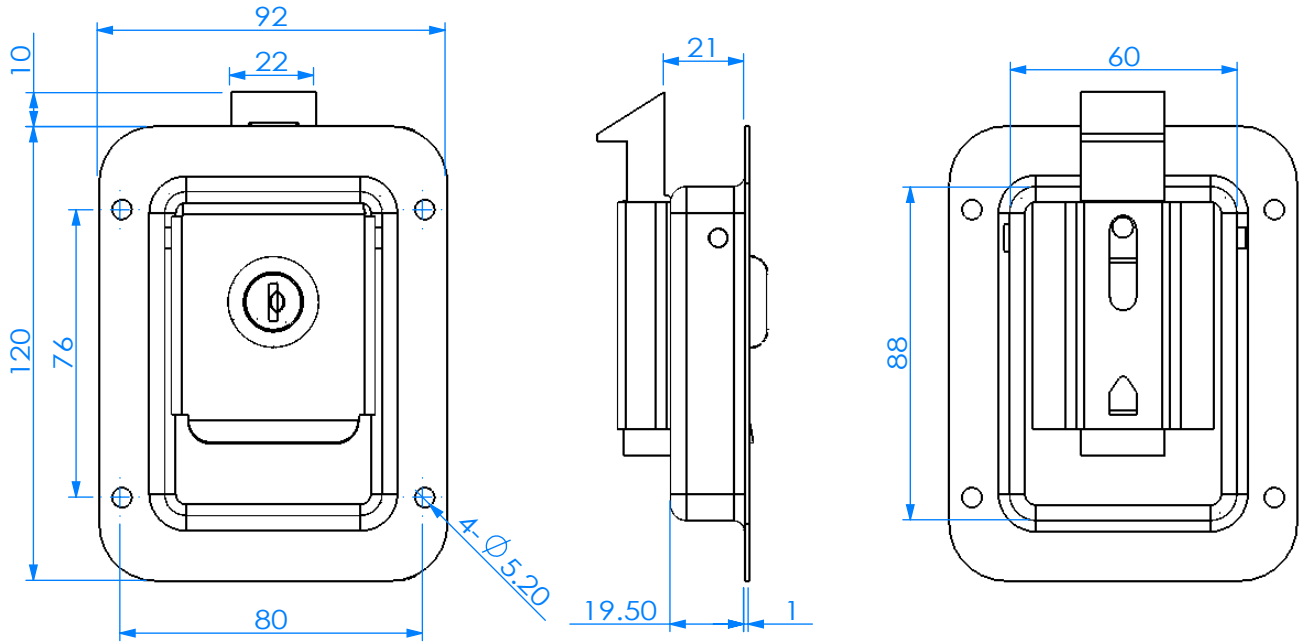

安装示意图 Installation diagram

参考开孔尺寸  
Refers to the hole size

规格参数表 Specification			可选配件 Selected accessories			
Model	D	L				
SS6210						

转动方向 Core turn direction

SS6210

Version  
A1

WUIKAI LOCKS Manufactory Ltd.