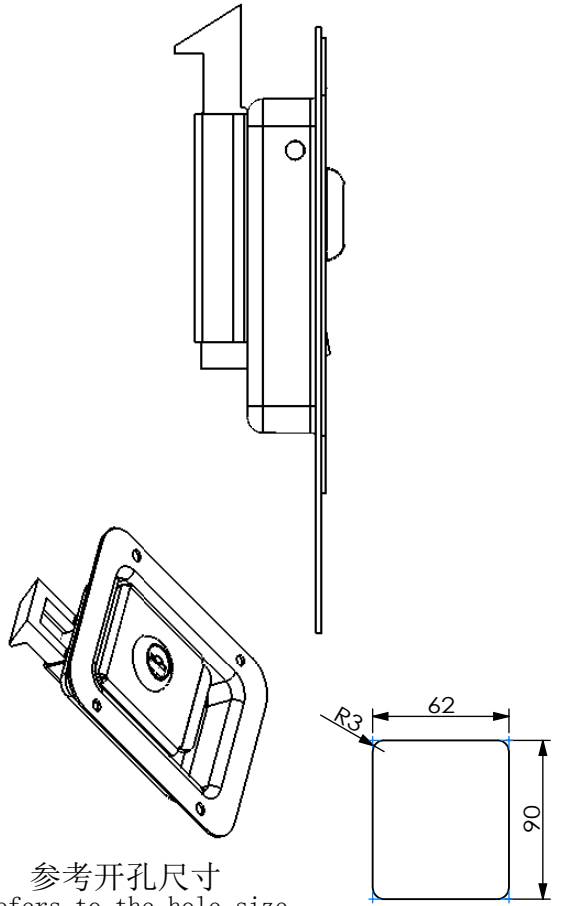

安装示意图 Installation diagram

参考开孔尺寸  
Refers to the hole size

规格参数表 Specification			可选配件 Selected accessories			
Model	D	L				
SS6210						

转动方向 Core turn direction

SS6210

Version  
A1

WUIKAI LOCKS Manufactory Ltd.