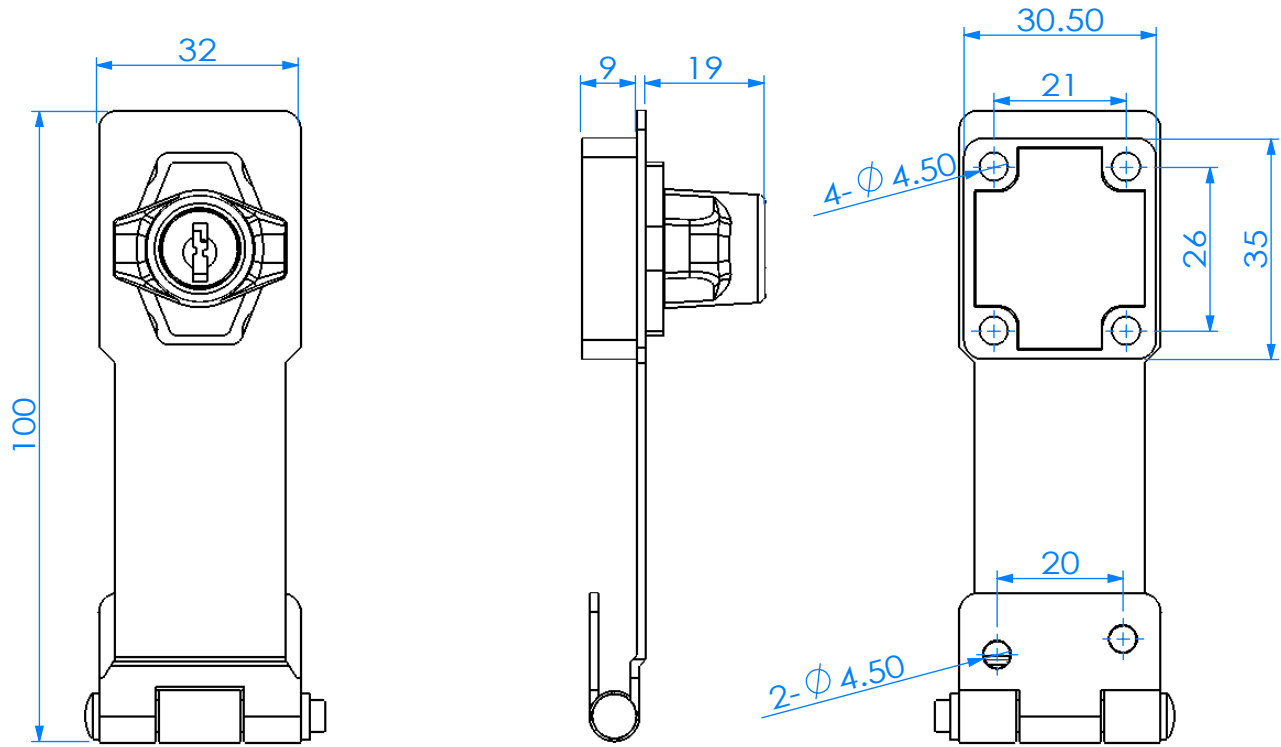

安装示意图 Installation diagram

参考开孔尺寸
Refers to the hole size

规格参数表 Specification			可选配件 Selected accessories			
Model	D	L				
3830						

转动方向 Core turn direction

383	Version A0
-----	---------------

WUIKAI LOCKS Manufactory Ltd.