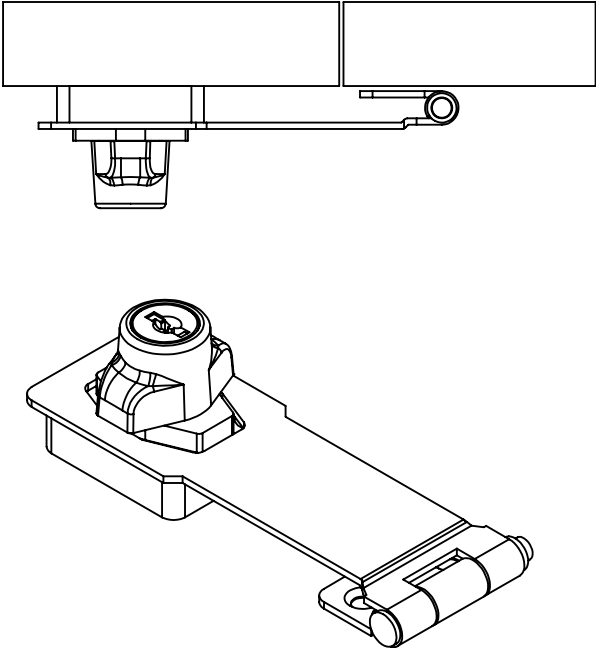

安装示意图 Installation diagram

参考开孔尺寸
Refers to the hole size

规格参数表 Specification			可选配件 Selected accessories			
Model	D	L				
3830						

转动方向 Core turn direction

383	Version A0
-----	---------------

WUIKAI LOCKS Manufactory Ltd.