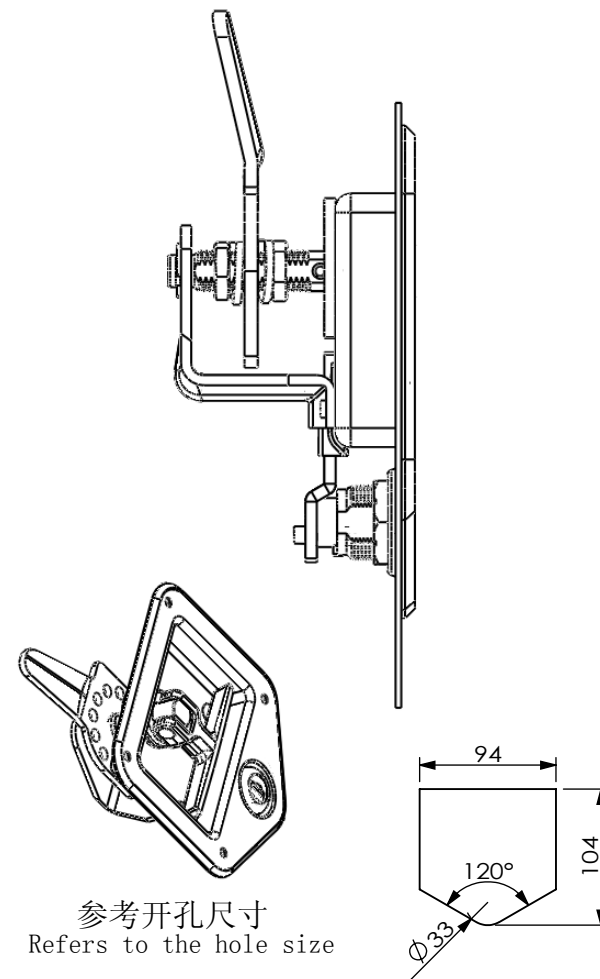

安装示意图 Installation diagram

可选配件 Selected accessories

转动方向 Core turn direction

SS6202

Version
A0

WUIKAI LOCKS Manufactory Ltd.

规格参数表
Specification

Model	D	L
SS6202		