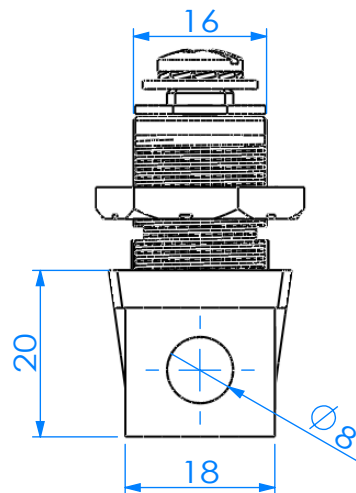

安装示意图 Installation diagram

参考开孔尺寸
Refers to the hole size

规格参数表 Specification			可选配件 Selected accessories			
Model	D	L				
123L						

转动方向 Core turn direction

123(左手)

Version
A0

WUIKAI LOCKS Manufactory Ltd.

安装示意图 Installation diagram

参考开孔尺寸
Refers to the hole size

规格参数表
Specification

可选配件 Selected accessories

Model	D	L
123R		

转动方向 Core turn direction

123 (右手)

Version
A0