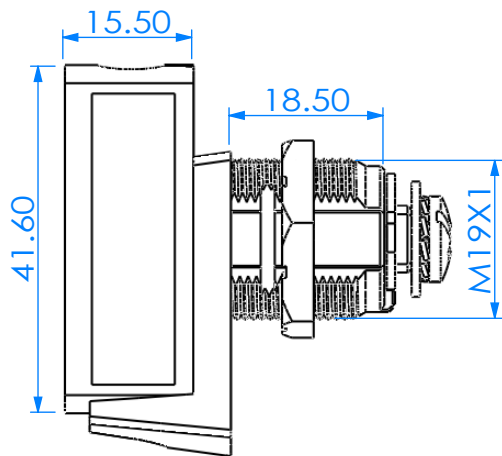

安装示意图 Installation diagram

参考开孔尺寸
Refers to the hole size

规格参数表 Specification			可选配件 Selected accessories			
Model	D	L				
123L						

转动方向 Core turn direction

123(左手)

Version
A0

WUIKAI LOCKS Manufactory Ltd.

安装示意图 Installation diagram

参考开孔尺寸
Refers to the hole size

规格参数表
Specification

可选配件 Selected accessories

Model	D	L
123R		

转动方向 Core turn direction

123 (右手)

Version
A0