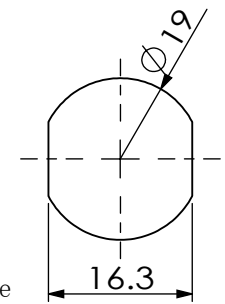

安装示意图 Installation diagram

参考开孔尺寸
Refers to the hole size

规格参数表 Specification			可选配件 Selected accessories			
Model	D	L				
123L						

转动方向 Core turn direction

123(左手)

Version
A0

WUIKAI LOCKS Manufactory Ltd.

安装示意图 Installation diagram

参考开孔尺寸
Refers to the hole size

规格参数表
Specification

可选配件 Selected accessories

Model	D	L
123R		

转动方向 Core turn direction

123 (右手)

Version
A0