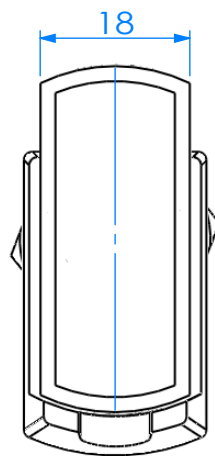

安装示意图 Installation diagram

参考开孔尺寸
Refers to the hole size

规格参数表 Specification			可选配件 Selected accessories			
Model	D	L				
123L						

转动方向 Core turn direction

123(左手)

Version
A0

WUIKAI LOCKS Manufactory Ltd.

安装示意图 Installation diagram

参考开孔尺寸
Refers to the hole size

规格参数表
Specification

可选配件 Selected accessories

Model	D	L
123R		

转动方向 Core turn direction

123 (右手)

Version
A0