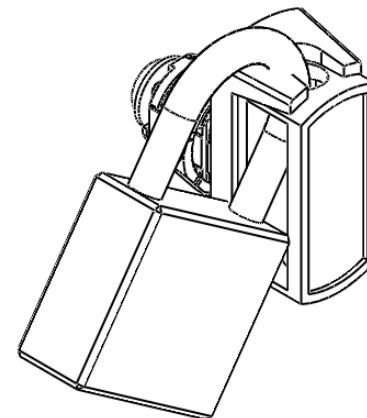

安装示意图 Installation diagram

参考开孔尺寸
Refers to the hole size

规格参数表 Specification			可选配件 Selected accessories			
Model	D	L				
123L						

转动方向 Core turn direction

123(左手)

Version
A0

WUIKAI LOCKS Manufactory Ltd.

安装示意图 Installation diagram

参考开孔尺寸
Refers to the hole size

规格参数表
Specification

可选配件 Selected accessories

Model	D	L
123R		

转动方向 Core turn direction

123 (右手)

Version
A0