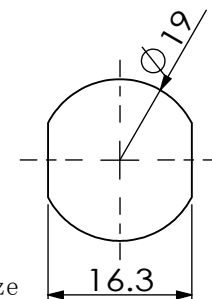

安装示意图 Installation diagram

参考开孔尺寸
Refers to the hole size

规格参数表 Specification			可选配件 Selected accessories			
Model	D	L				
123L						

转动方向 Core turn direction

123(左手)

Version
A0

WUIKAI LOCKS Manufactory Ltd.

安装示意图 Installation diagram

参考开孔尺寸
Refers to the hole size

规格参数表
Specification

可选配件 Selected accessories

Model	D	L
123R		

转动方向 Core turn direction

123 (右手)

Version
A0