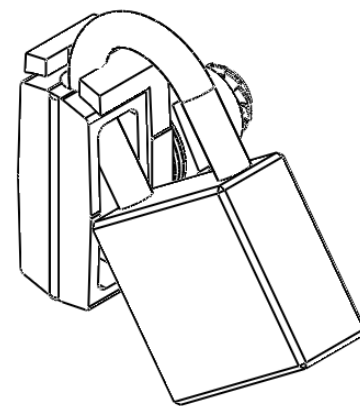

安装示意图 Installation diagram

参考开孔尺寸
Refers to the hole size

规格参数表 Specification			可选配件 Selected accessories			
Model	D	L				
123L						

转动方向 Core turn direction

123(左手)

Version
A0

WUIKAI LOCKS Manufactory Ltd.

安装示意图 Installation diagram

参考开孔尺寸
Refers to the hole size

规格参数表
Specification

可选配件 Selected accessories

Model	D	L
123R		

转动方向 Core turn direction

123 (右手)

Version
A0