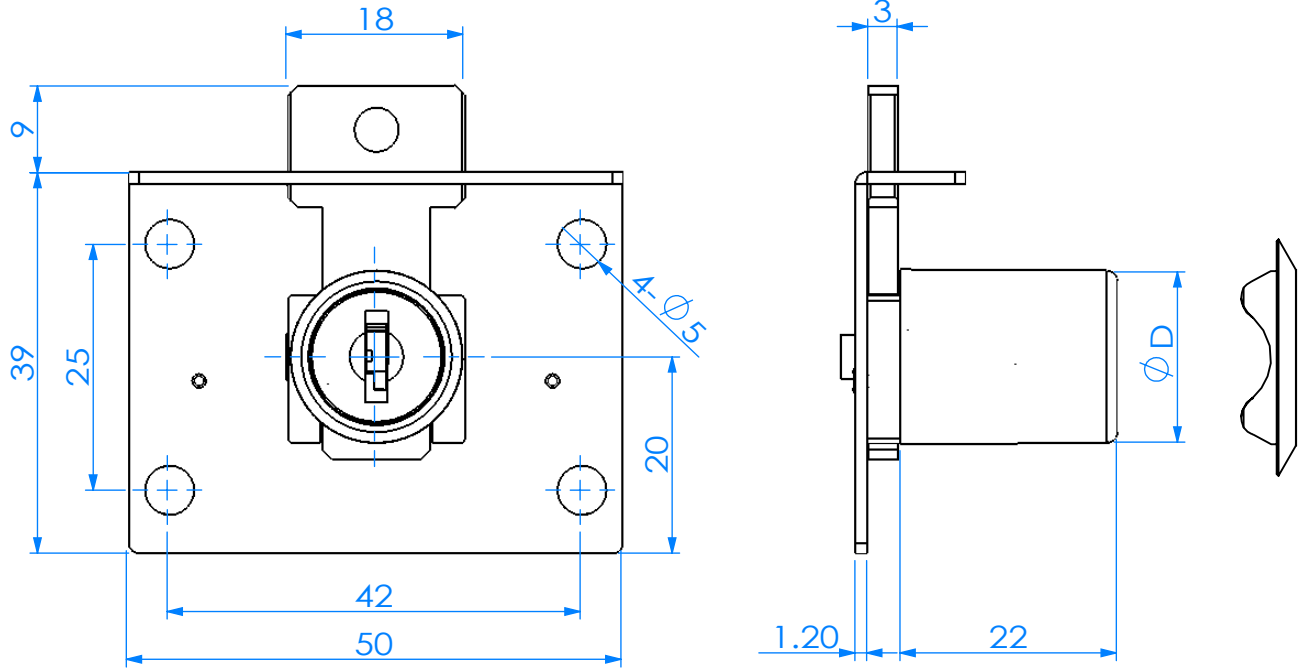

安装示意图 Installation diagram

转动方向 Core turn direction

135	Version A0
-----	---------------

WUIKAI LOCKS Manufactory Ltd.

可选配件 Selected accessories

规格参数表 Specification			可选配件 Selected accessories			
			A1003	A1006		
<b>Model</b>	<b>D</b>	<b>L</b>				
1350	17.5	22				
1351	21.5	22				