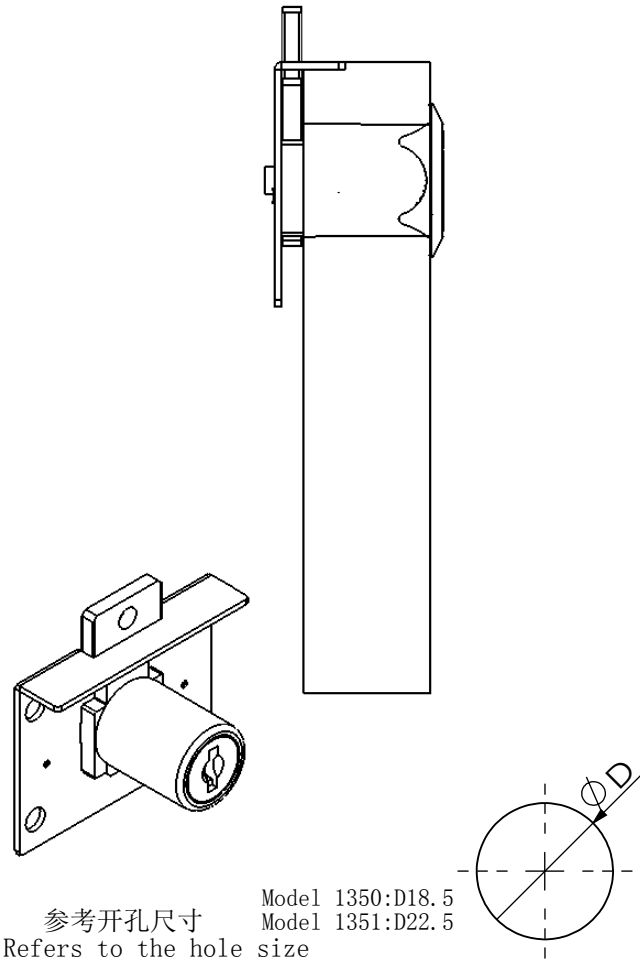

安装示意图 Installation diagram

转动方向 Core turn direction

135	Version A0
-----	---------------

WUIKAI LOCKS Manufactory Ltd.

可选配件 Selected accessories

规格参数表 Specification			可选配件 Selected accessories			
			A1003	A1006		
<b>Model</b>	<b>D</b>	<b>L</b>				
1350	17.5	22				
1351	21.5	22				