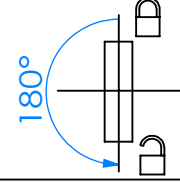

安装示意图 Installation diagram

转动方向 Core turn direction

135	Version A0
-----	---------------

WUIKAI LOCKS Manufactory Ltd.

可选配件 Selected accessories

规格参数表 Specification			可选配件 Selected accessories			
			A1003	A1006		
<b>Model</b>	<b>D</b>	<b>L</b>				
1350	17.5	22				
1351	21.5	22				