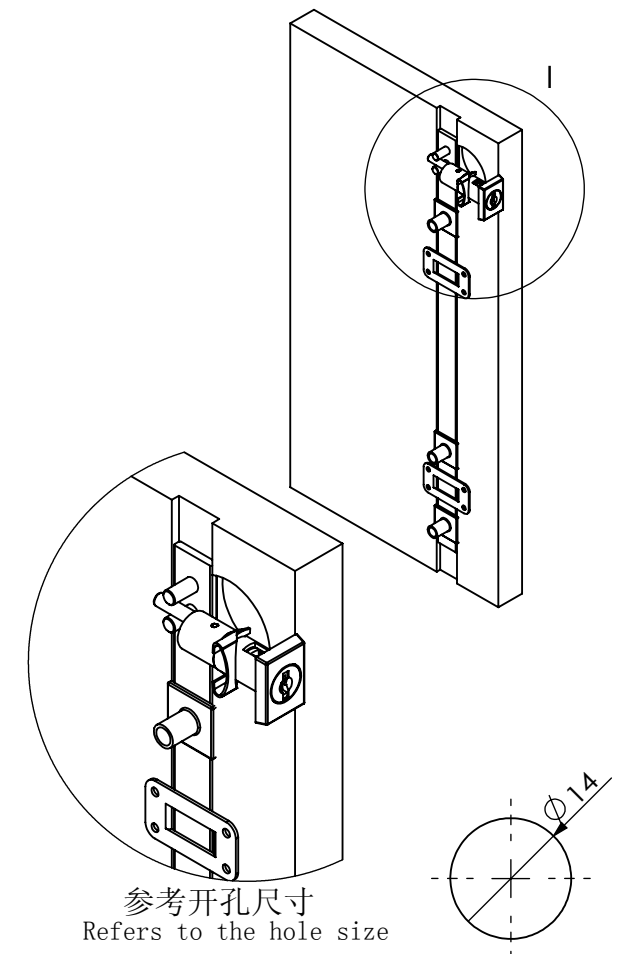

安装示意图 Installation diagram

规格参数表 Specification			可选配件 Selected accessories			
			A1021-11MM	A1021-13MM	A1021-19MM	A1060
Model	D	L				
2160						

转动方向 Core turn direction

180°

2160	Version
	A0

WUIKAI LOCKS Manufactory Ltd.