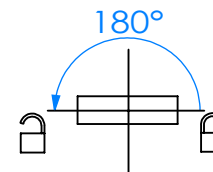

安装示意图 Installation diagram

参考开孔尺寸
Refers to the hole size

可选配件 Selected accessories

A1006

转动方向 Core turn direction

140

Version
A0

WUIKAI LOCKS Manufactory Ltd.

规格参数表
Specification

Model	D	L
1400	19	22