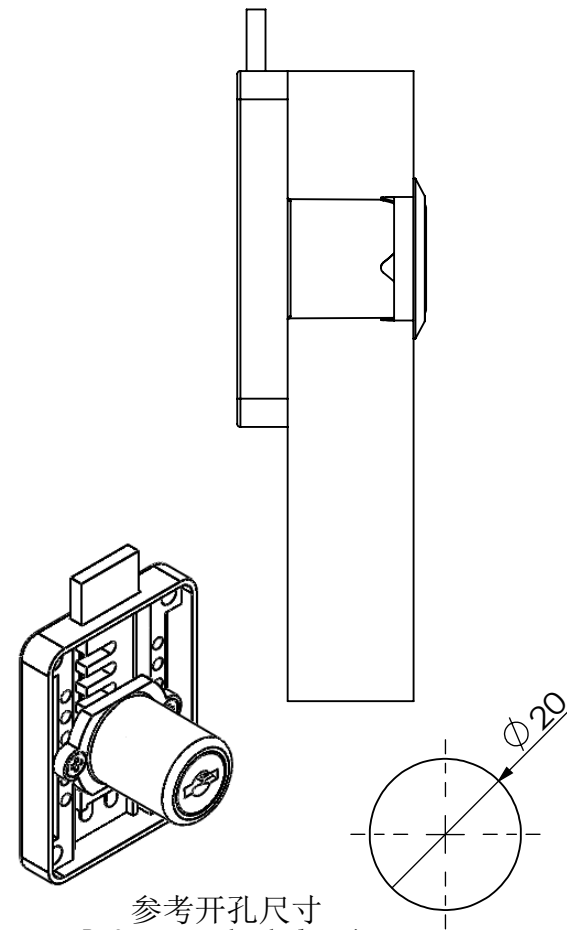

安装示意图 Installation diagram

参考开孔尺寸
Refers to the hole size

可选配件 Selected accessories

A1006

转动方向 Core turn direction

140

Version
A0

WUIKAI LOCKS Manufactory Ltd.

规格参数表
Specification

Model	D	L
1400	19	22