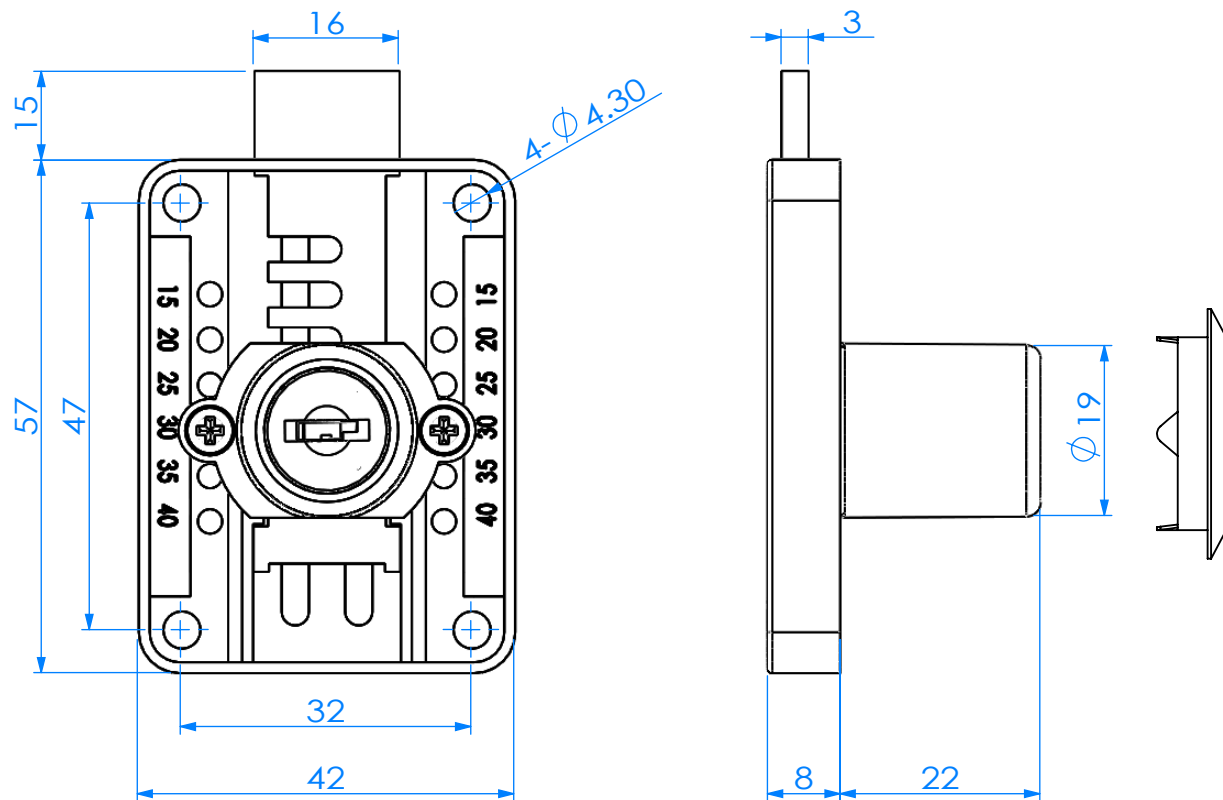

安装示意图 Installation diagram

参考开孔尺寸
Refers to the hole size

可选配件 Selected accessories

A1006

转动方向 Core turn direction

140

Version
A0

WUIKAI LOCKS Manufactory Ltd.

规格参数表
Specification

Model	D	L
1400	19	22