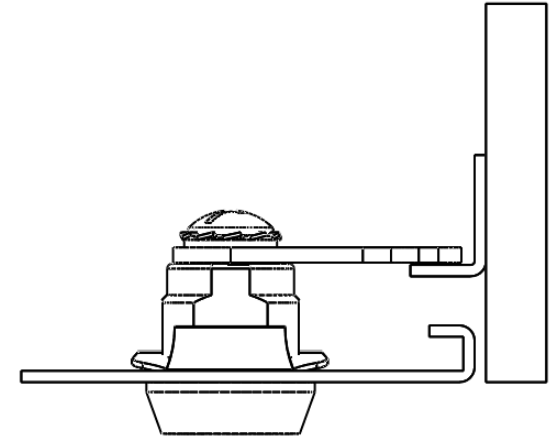

安装示意图 Installation diagram

参考开孔尺寸  
Refers to the hole size

可选配件 Selected accessories

转动方向 Core turn direction

规格参数表  
Specification

Model	D	L
3640		

3640

Version  
A0