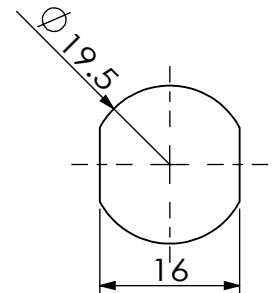

安装示意图 Installation diagram

参考开孔尺寸  
Refers to the hole size

可选配件 Selected accessories

转动方向 Core turn direction

规格参数表  
Specification

Model	D	L
3640		

3640

Version  
A0