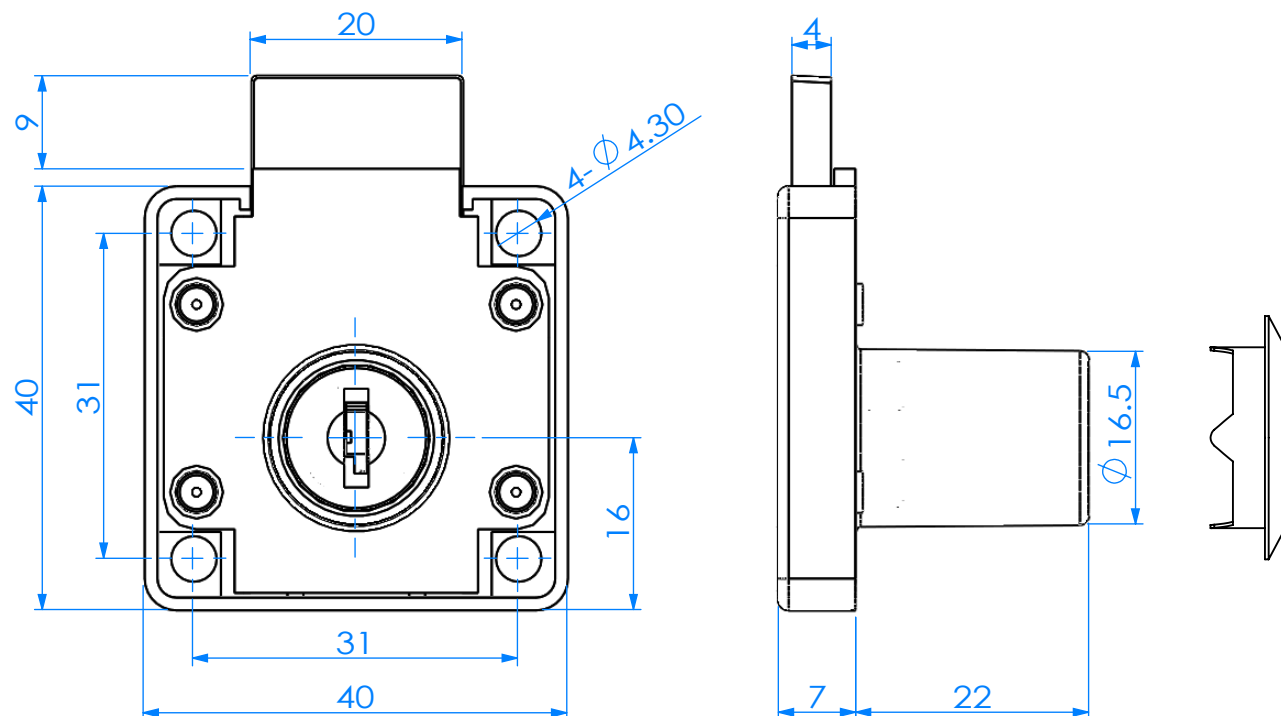

安装示意图 Installation diagram

参考开孔尺寸 Model 1360 D17.5  
Refers to the hole size 1361 D23

可选配件 Selected accessories

规格参数表 Specification			可选配件 Selected accessories			
			A1003	A1006		
Model	D	L				
1360	16.5	22				
1361	22	22				

转动方向 Core turn direction

136

Version  
A0

WUIKAI LOCKS Manufactory Ltd.