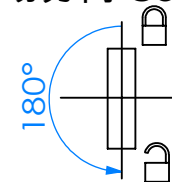

安装示意图 Installation diagram

参考开孔尺寸 Model 1360 D17.5  
Refers to the hole size 1361 D23

可选配件 Selected accessories

规格参数表 Specification			可选配件 Selected accessories			
			A1003	A1006		
Model	D	L				
1360	16.5	22				
1361	22	22				

转动方向 Core turn direction

136

Version  
A0

WUIKAI LOCKS Manufactory Ltd.