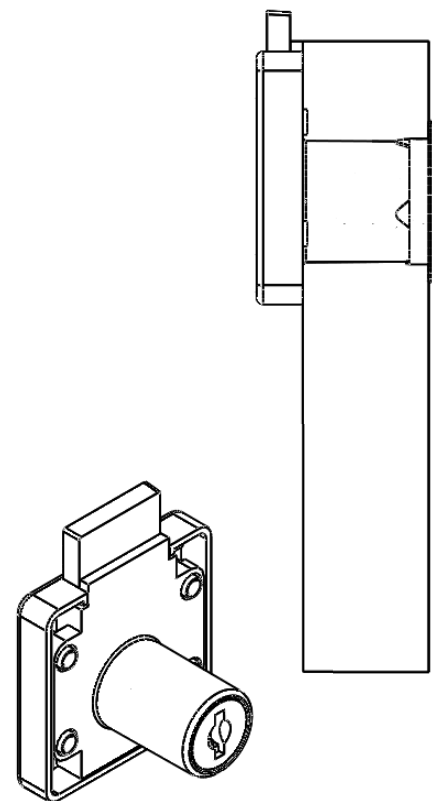

安装示意图 Installation diagram

参考开孔尺寸 Model 1360 D17.5  
Refers to the hole size 1361 D23

可选配件 Selected accessories

规格参数表 Specification			可选配件 Selected accessories			
			A1003	A1006		
Model	D	L				
1360	16.5	22				
1361	22	22				

转动方向 Core turn direction

136

Version  
A0

WUIKAI LOCKS Manufactory Ltd.