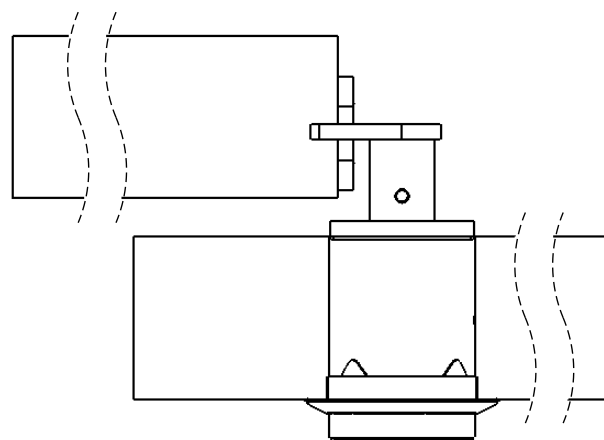

A1003

安装示意图 Installation diagram

参考开孔尺寸
Refers to the hole size

规格参数表
Specification

可选配件 Selected accessories

Model	D	L
2660	19	27

转动方向 Core turn direction

266