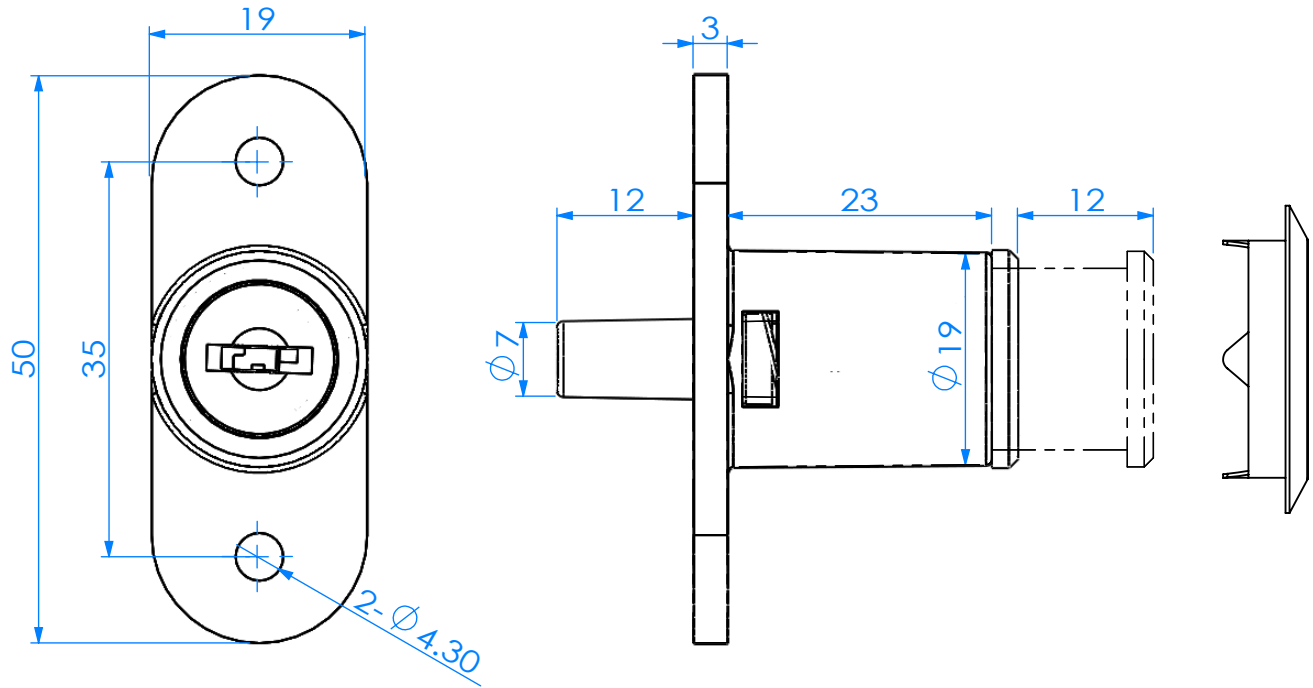

安装示意图 Installation diagram

规格参数表 Specification			可选配件 Selected accessories			
			A1002	A1009		
Model	D	L				
1150	19	23				

转动方向 Core turn direction

115	Version A0
-----	---------------

WUIKAI LOCKS Manufactory Ltd.