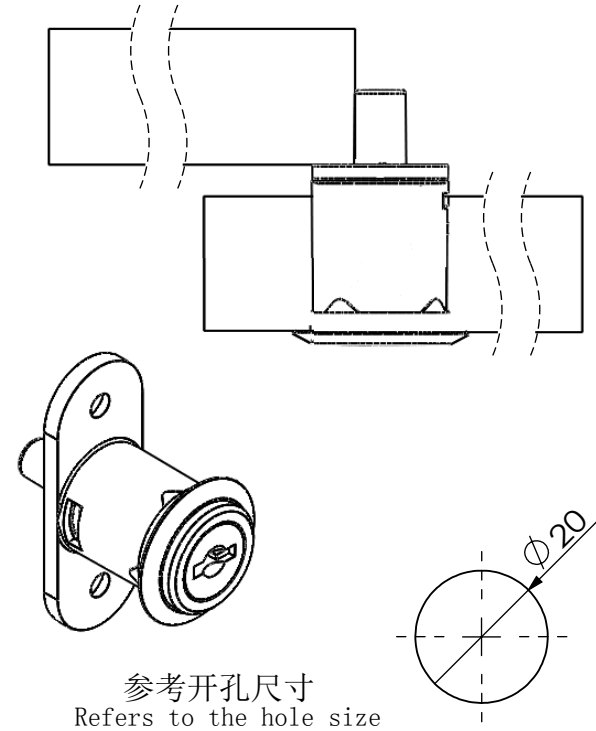

安装示意图 Installation diagram

规格参数表 Specification			可选配件 Selected accessories			
			A1002	A1009		
Model	D	L				
1150	19	23				

转动方向 Core turn direction

115	Version A0
-----	---------------

WUIKAI LOCKS Manufactory Ltd.