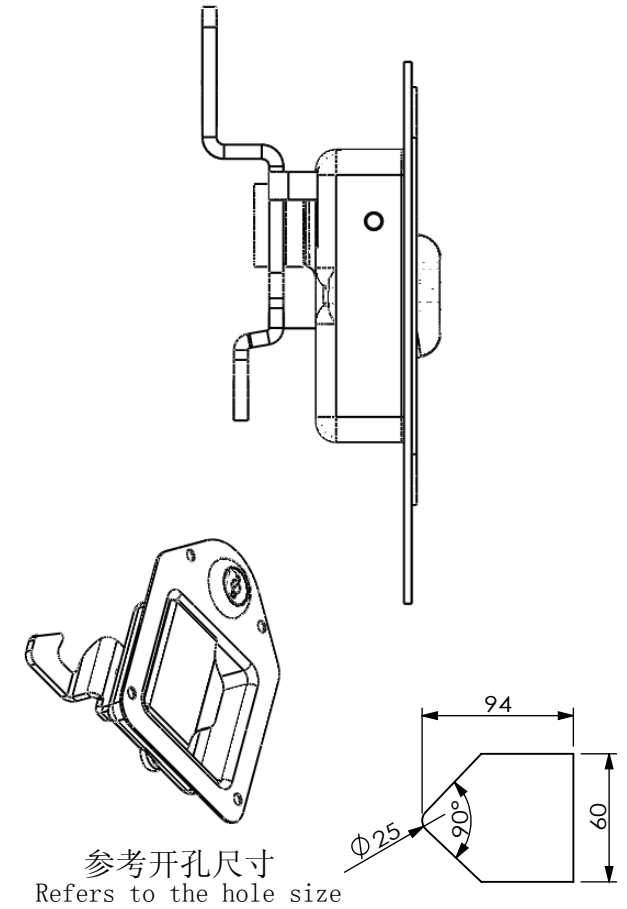

安装示意图 Installation diagram

规格参数表
Specification

可选配件 Selected accessories

Model	D	L
SS6205		

转动方向 Core turn direction

SS6205

Version
A0

WUIKAI LOCKS Manufactory Ltd.