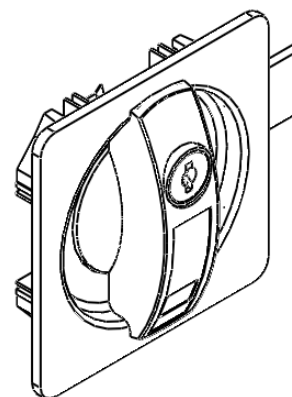

安装示意图 Installation diagram

参考开孔尺寸  
Refers to the hole size

规格参数表 Specification			可选配件 Selected accessories			
Model	D	L				
1750						

转动方向 Core turn direction

175

Version  
A0

WUIKAI LOCKS Manufactory Ltd.