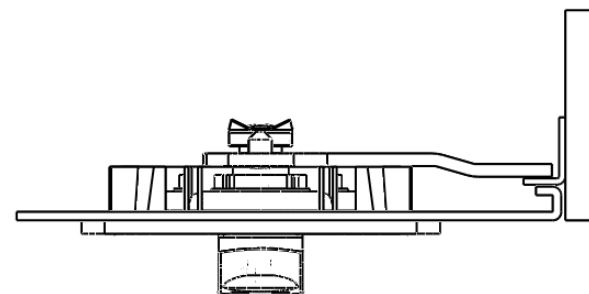

安装示意图 Installation diagram

参考开孔尺寸  
Refers to the hole size

规格参数表 Specification			可选配件 Selected accessories			
Model	D	L				
1750						

转动方向 Core turn direction

175

Version  
A0

WUIKAI LOCKS Manufactory Ltd.