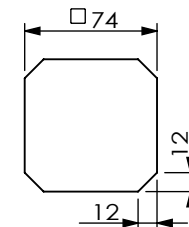

安装示意图 Installation diagram

参考开孔尺寸  
Refers to the hole size

规格参数表 Specification			可选配件 Selected accessories			
Model	D	L				
1750						

转动方向 Core turn direction

175

Version  
A0

WUIKAI LOCKS Manufactory Ltd.